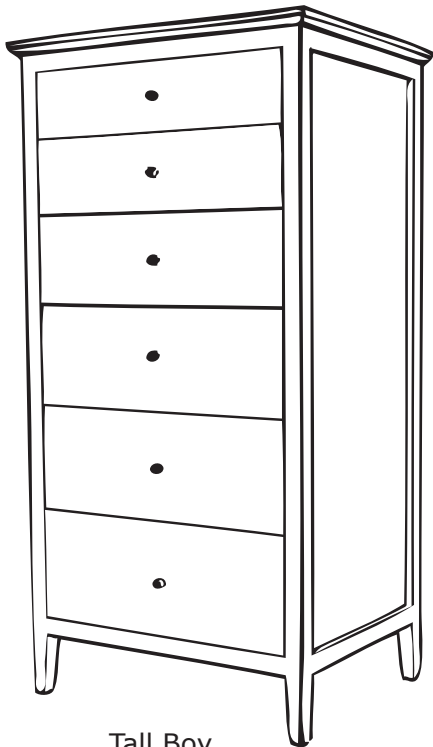

# WILKINS and KENT

Bedside table drawer & shelf  
 420W 370D 640H  
 Feature Ash \$935  
 Jarrah \$1045  
 Red gum \$1100  
 Blackwood \$1100

Bedside table drawer  
 420W 370D 640H  
 Feature Ash \$770  
 Jarrah \$825  
 Red gum \$880  
 Blackwood \$880

Bedside Table  
 420W 370D 640H  
 Feature Ash \$500  
 Jarrah \$525  
 Red gum \$550  
 Blackwood \$550

Tall Boy  
 720W 530D 1380H  
 Feature Ash \$2500  
 Jarrah \$2700  
 Red gum \$2975

Low Boy  
 1325W 530D 1225H  
 Feature Ash \$2800  
 Jarrah \$3000  
 Red gum \$3400