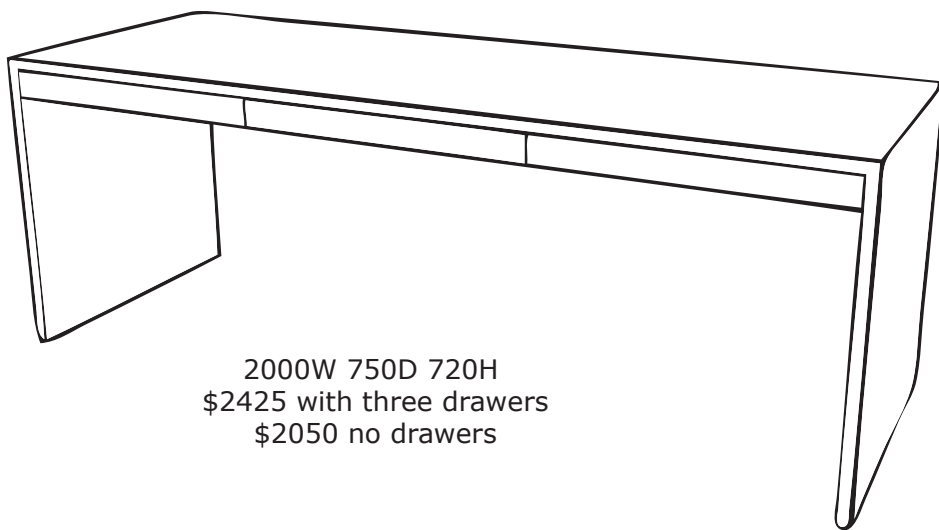

WILKINS and KENT

desks info

1600W 750D 720H
\$1925 with three drawers
\$1595 no drawers

1200W 750D 720H
\$1325 with two drawers
\$1050 no drawers

2000W 750D 720H
\$2425 with three drawers
\$2050 no drawers